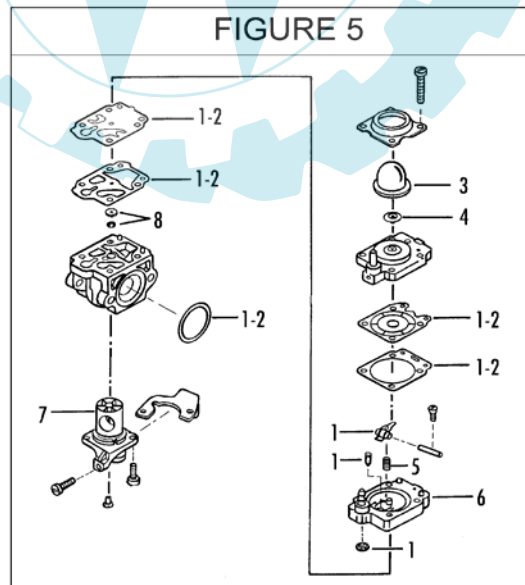

FIGURE 5

The Electrolux Group. The world's No.1 choice.